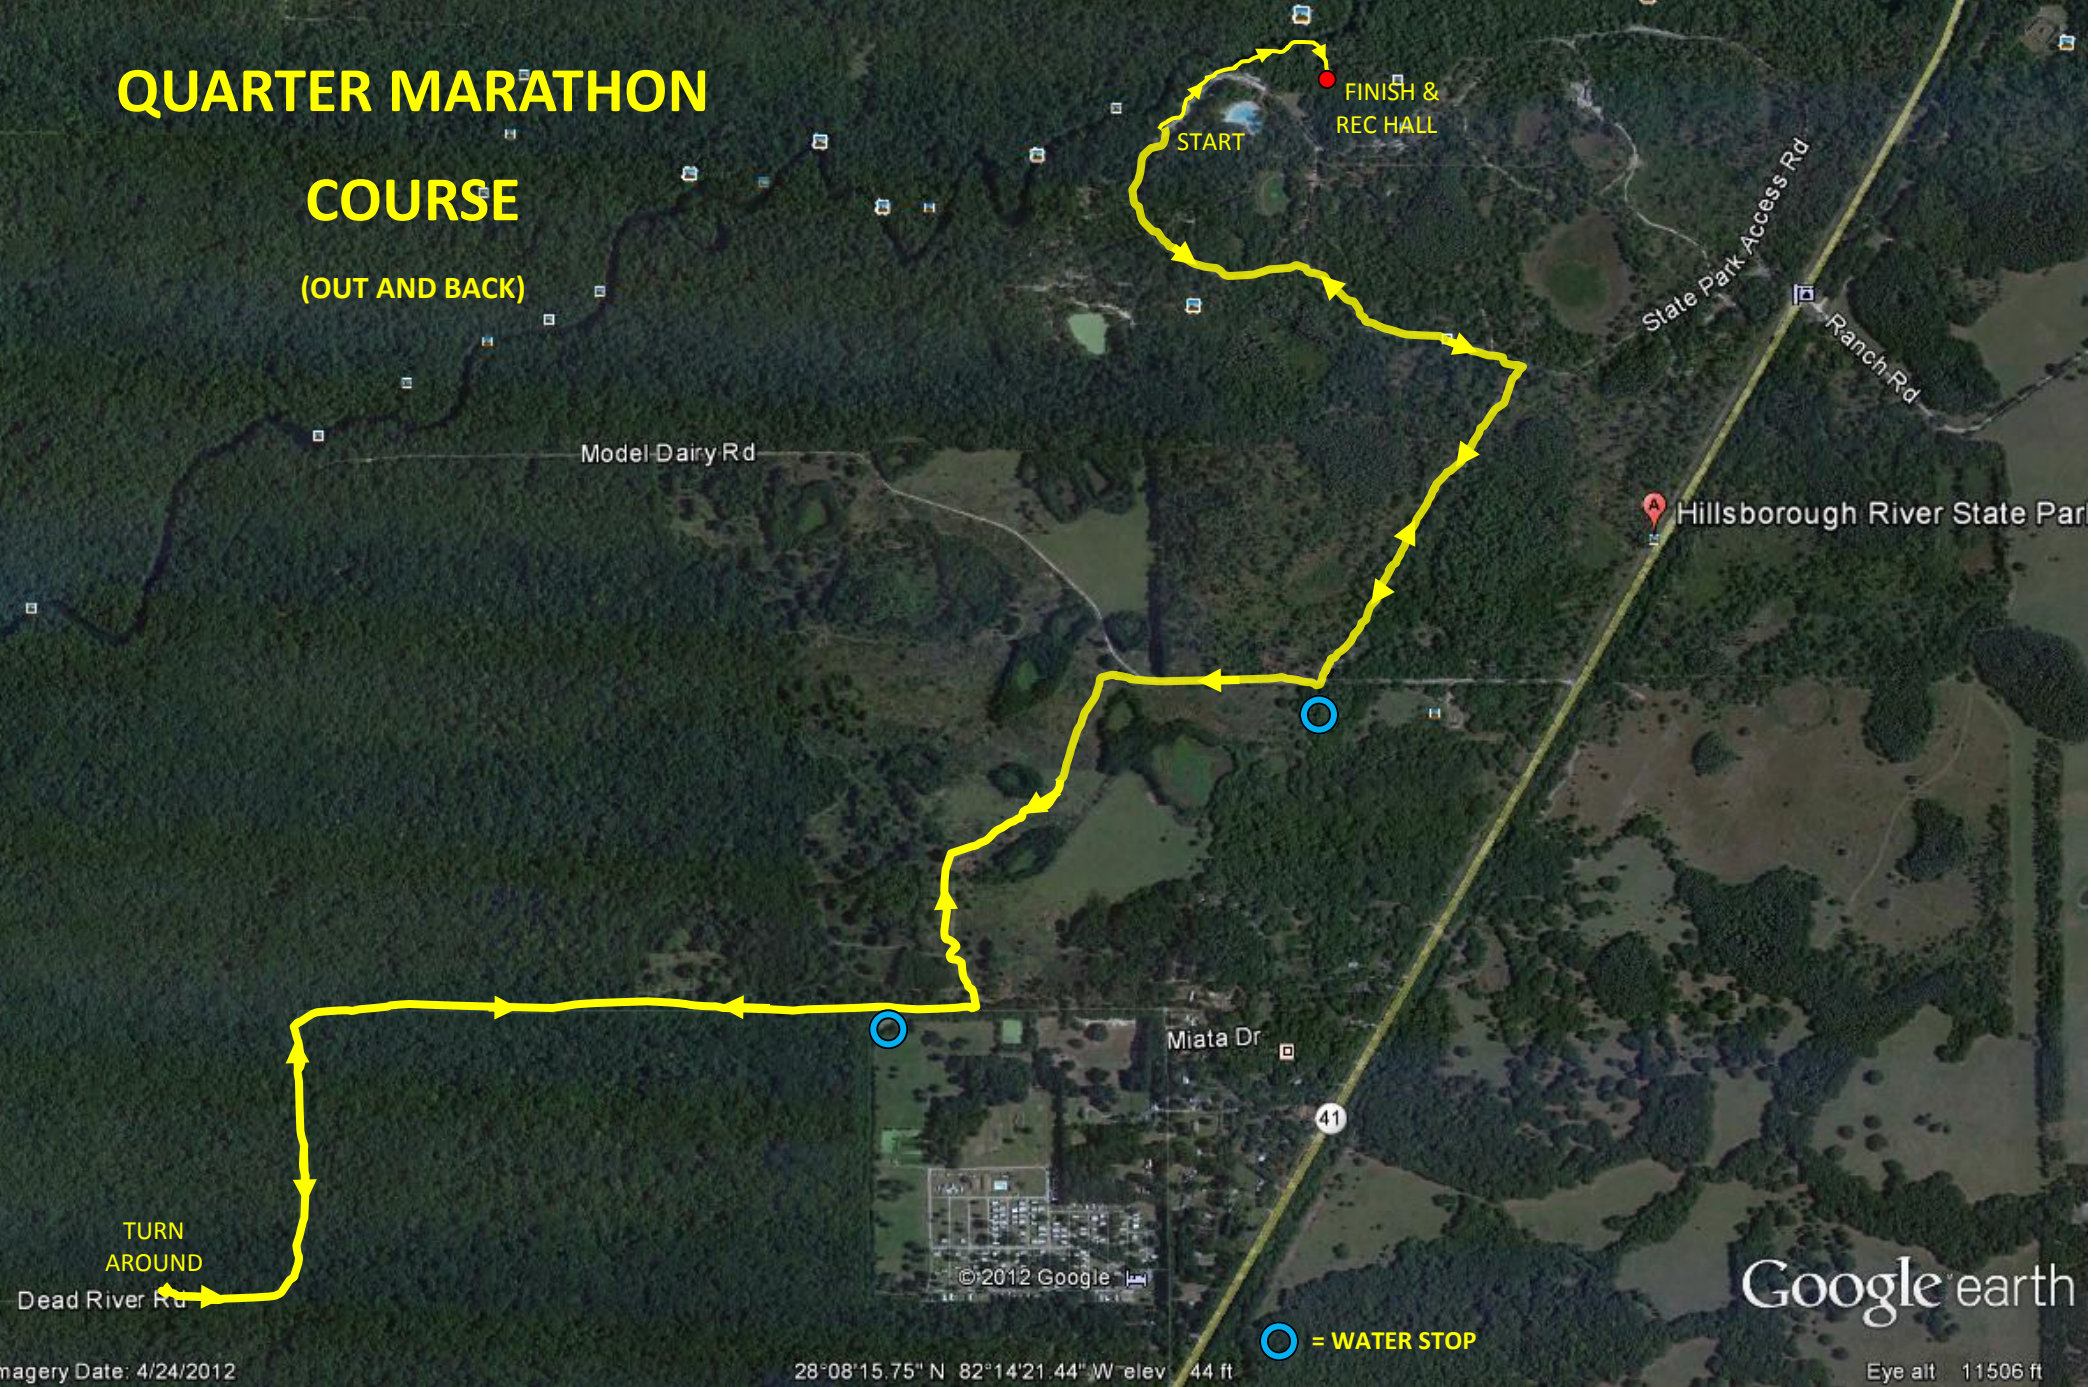

QUARTER MARATHON COURSE

(OUT AND BACK)

TURN
AROUND

Dead River Rd

START

FINISH &
REC HALL

Model Dairy Rd

State Park Access Rd

Ranch Rd

Hillsborough River State Park

Miata Dr

41

© 2012 Google

Google earth

○ = WATER STOP

Imagery Date: 4/24/2012

28°08'15.75" N 82°14'21.44" W elev 44 ft

Eye alt 11506 ft